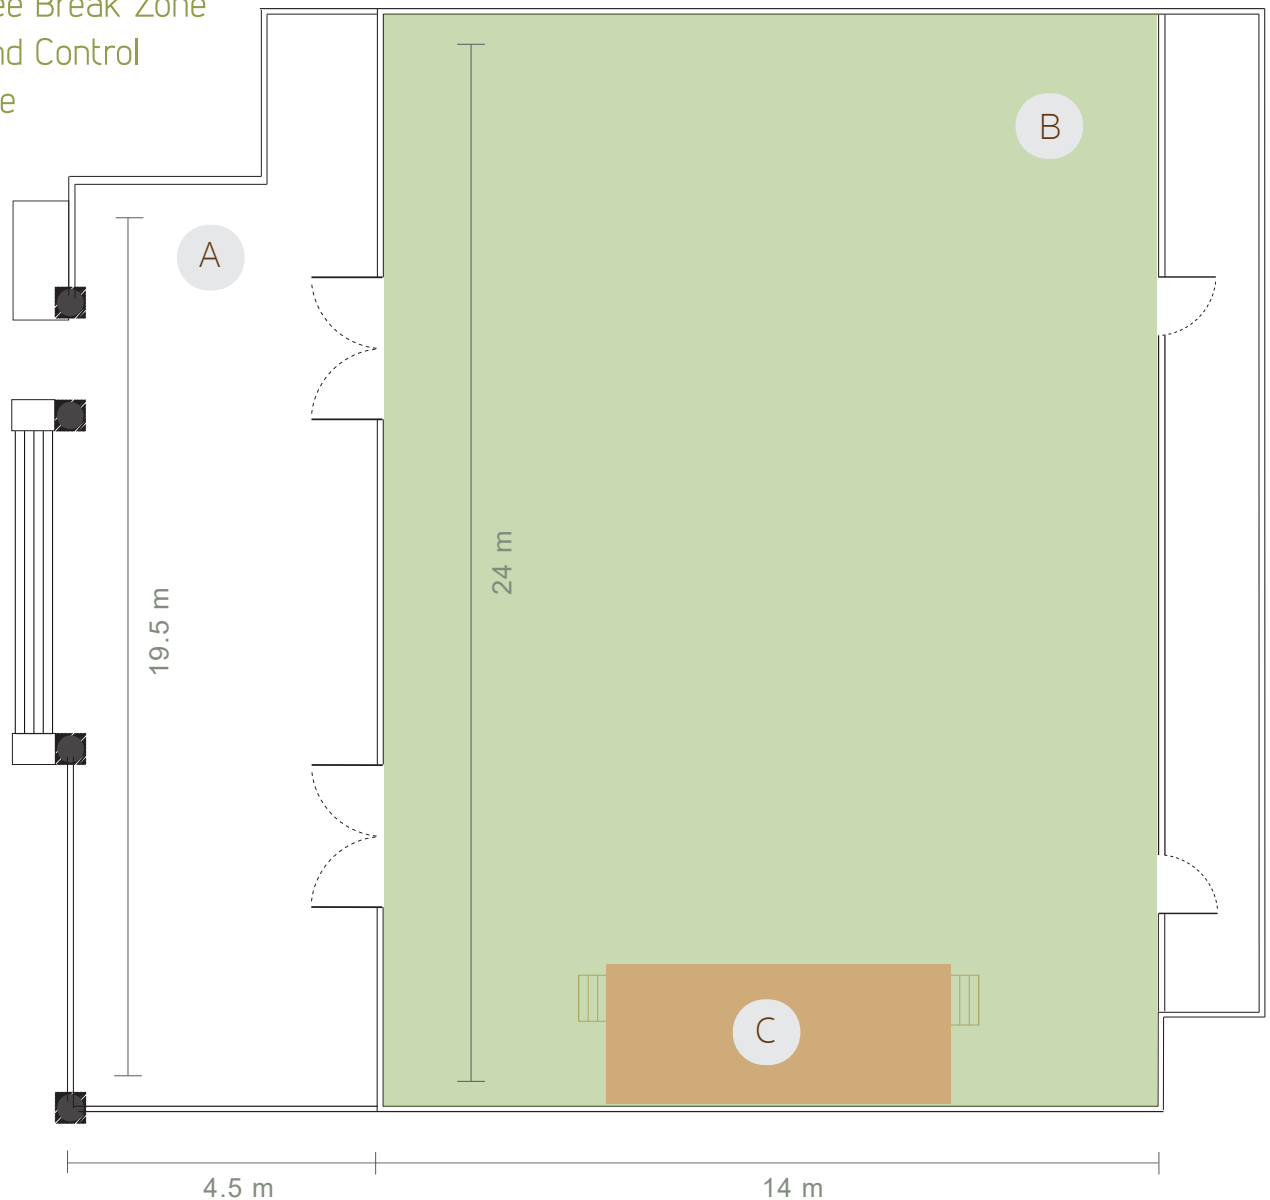

Layout

- A - Coffee Break Zone
- B - Sound Control
- C - Stage

Capacity & Dimensions

Meeting Room	Floor Area		Celing Height	
	Sq.m.	Sq.ft.	Metres	Feet
Andaman Meeting Room	354.8	3815	14.7	24

Event	Meeting / Convention			
Banquet Rounds	Theater	Classroom	U-Shape	Conference
200	200	200	120	120